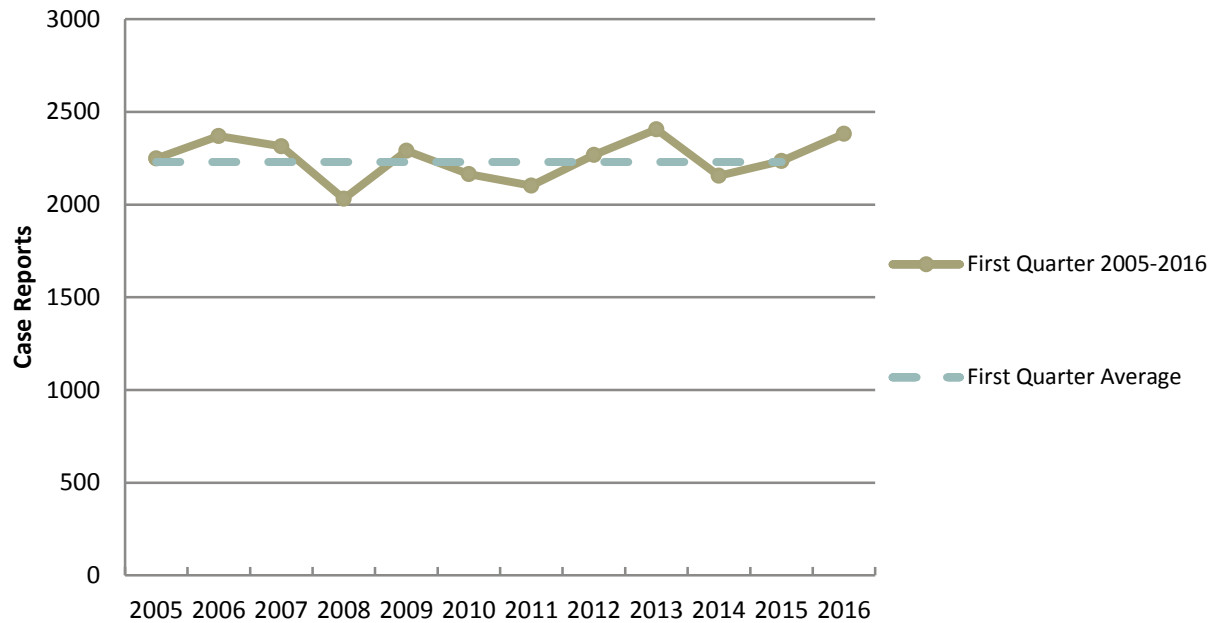

1st QUARTER CRIME STATISTICS

Case Reports