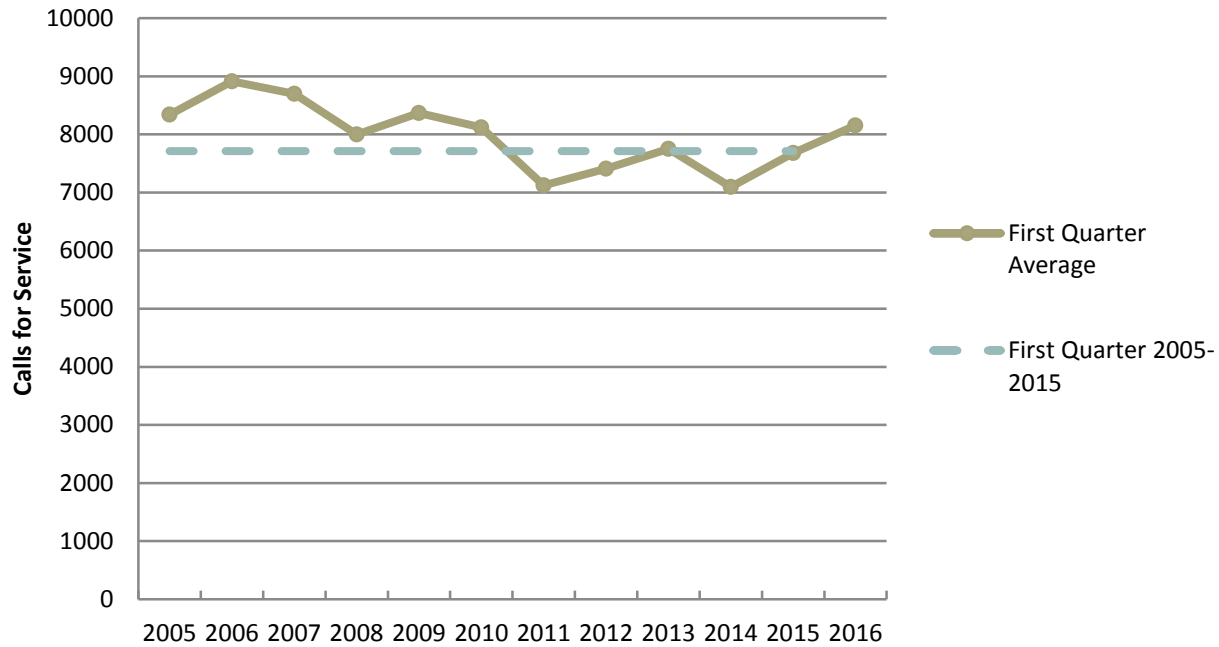

1st QUARTER CRIME STATISTICS

Calls for Service